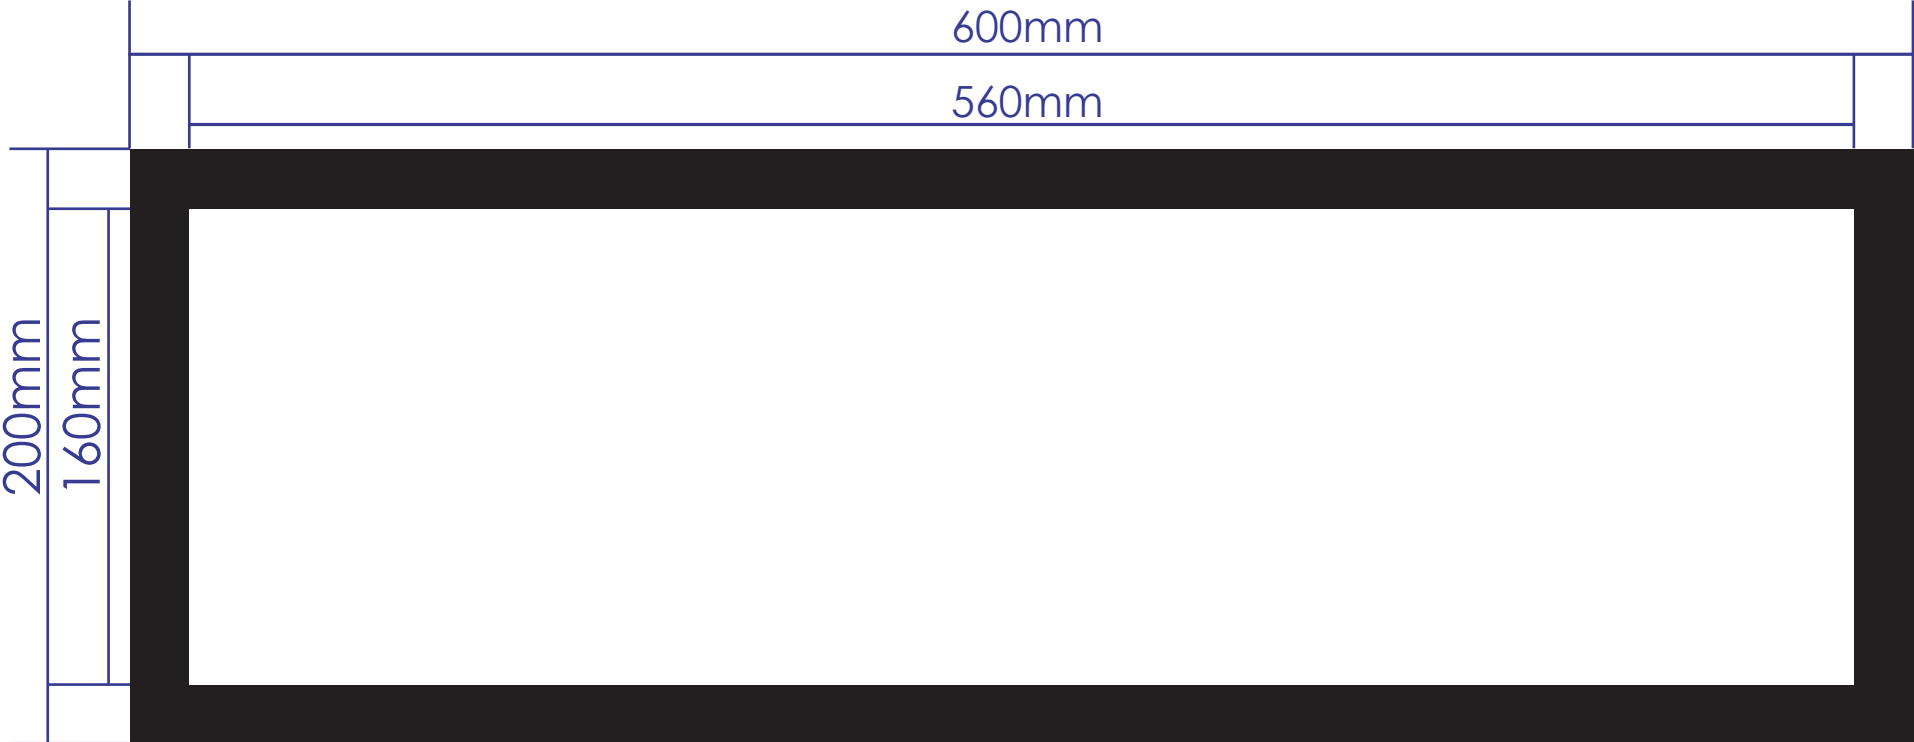

Approval Proof

Print Colours

Full Colour Print

Product Colour

White

Black Trim

Logo Size

200mm x 600mm
Bar Runner Mat